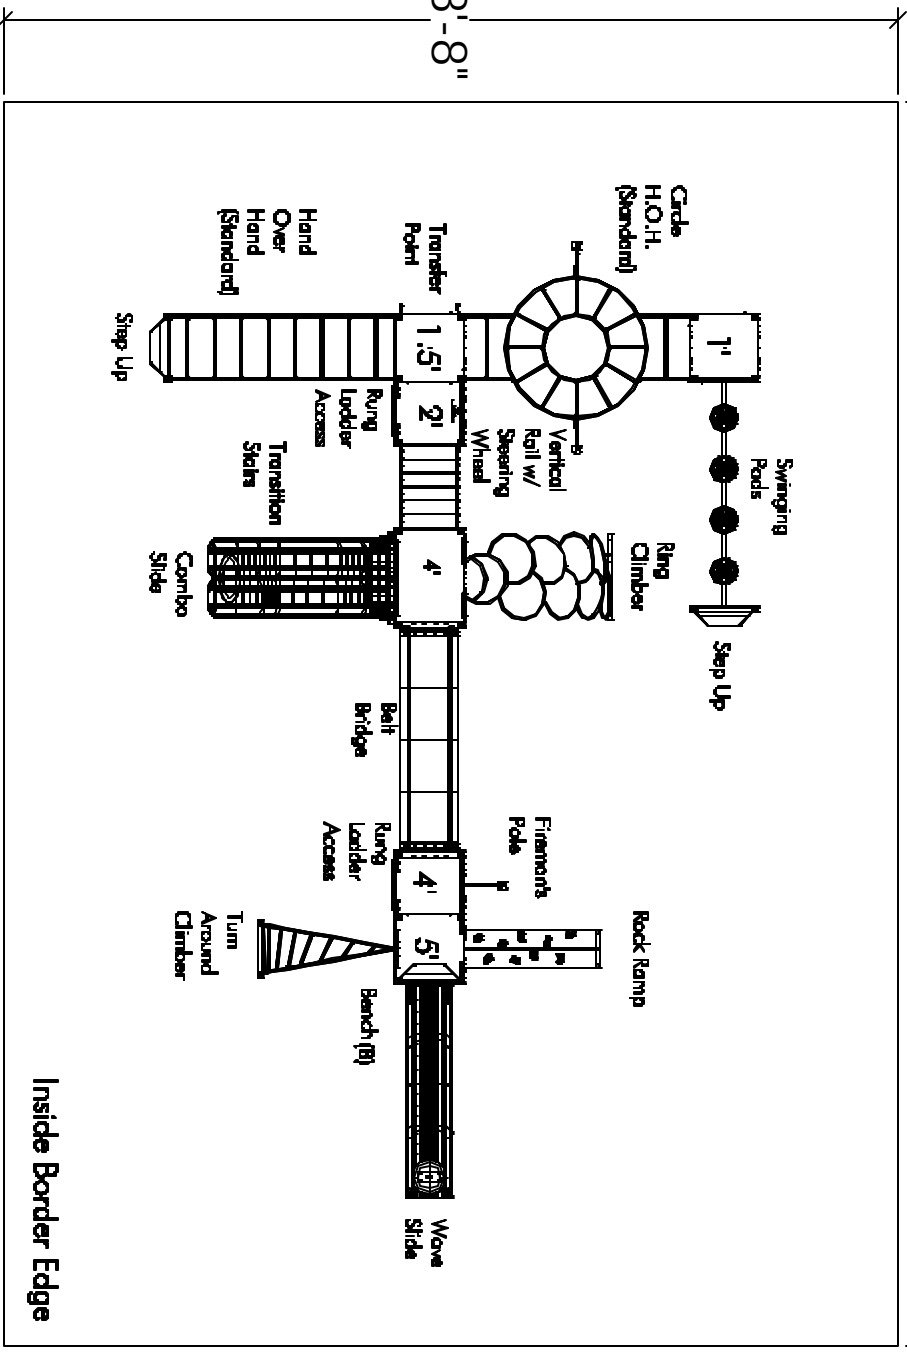

54'

38'-8"

It is the manufacturer's opinion that the structure shown complies with the current ADA if used with proper accessible surfacing and together with other necessary ground level play equipment. A resilient surface must be placed under and around all play equipment.

Adventure Ray Series
 3" x 3" steel posts, powdercoated
 36" x 36" punched steel decks, plastic coated

AK715-IG-S2D

Area: Fillers As Required
Scale: 1:100

Playground:

AK715-Inground

Location:

Adventure Kids Series

Revised From:

File:

Ages: 5-12
Fall Height: 7'
Install Method: Inground

Drawn By: D Beig
Date: November 8, 2006

Distributed By: Romperland PlaySystems