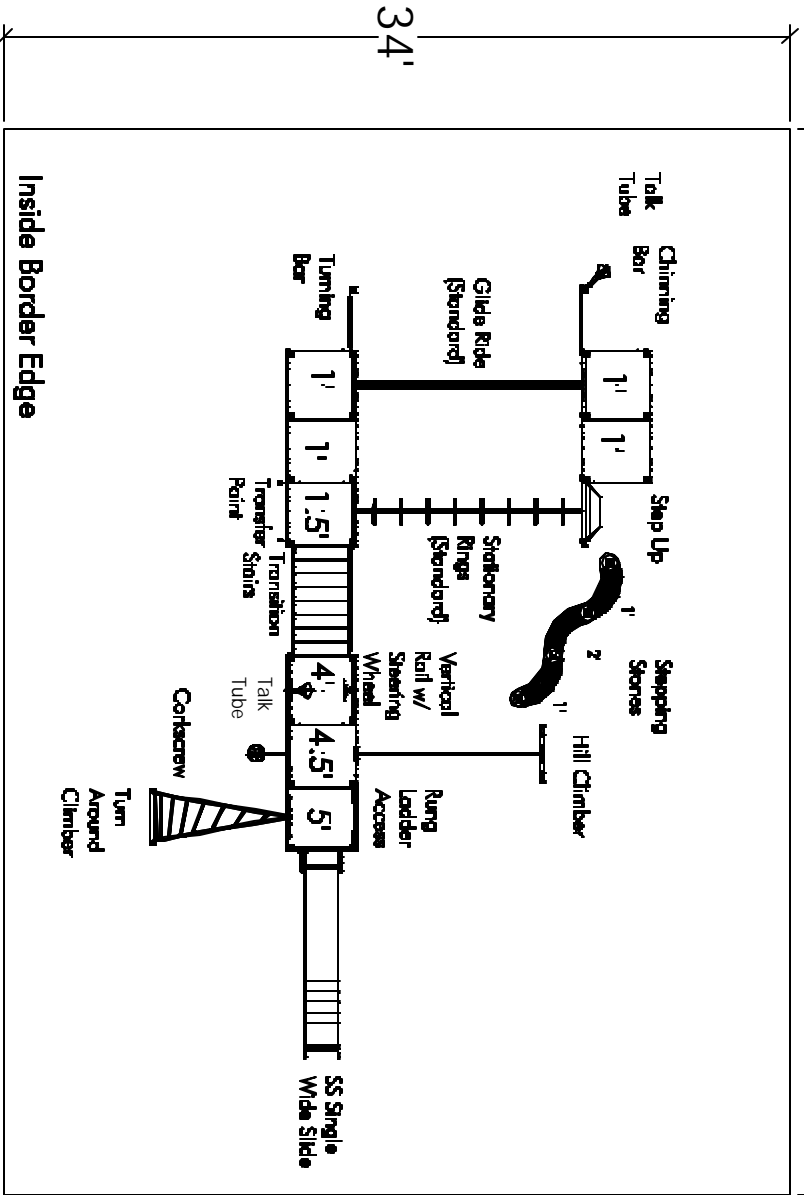

46'-4"

Ultimate Play Series  
 4" x 4" steel post, powdercoated  
 5/4" x 5/4" punched steel decks, platisol coated

AK712-IG-S2D

**Area:** 1574 SQ. Ft.  
**Fillers:** As Required  
**Scale:** 1:100

It is the manufacturer's opinion that the structure shown complies with the current ADA if used with proper accessible surfacing and together with other necessary ground level play equipment. A resilient surface must be placed under and around all play equipment.

**Playground:**

AK712 - Inground

**Location:**

Adventure Kids Series		<b>Ages:</b> 5-12	<b>Fall Height:</b> 7'	<b>Install Method:</b> Inground
Revised From:	File:	Drawn By: D Beig	Date: November 8, 2006	